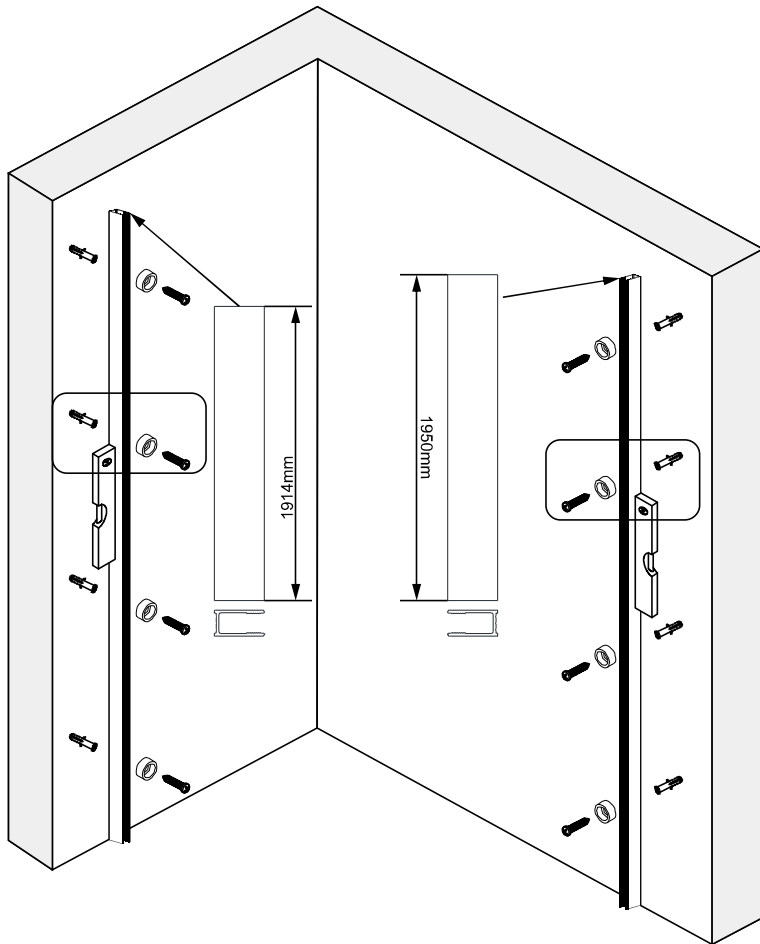

## ■ Installation

Please read these instructions carefully before start of installation.

The wall post has up to 20mm of adjustment for out of true wall situations.

**Ensure that the shower tray is fitted level and that after assembly of enclosure there is a full and continuous bead of sealant between the top of the shower tray and the title joint.**

## ■ Shower Tray Installation

The shower tray must be sited against a structural wall.

Water proof walling or tiling should be fitted so that it sits on the top of the tray rim.

This product is heavy and will require two people to install.

This product is heavy and will require two people to install.

CEZARES®

Installation instructions

(DUET SOFT-M-AH-1)

This product is heavy and will require two people to install.