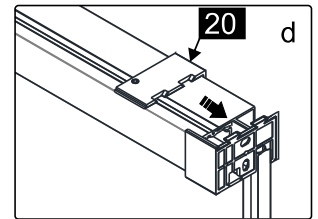

This product is heavy and will require two people to install.