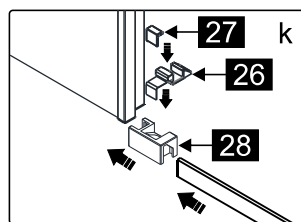

This product is heavy and will require two people to install.