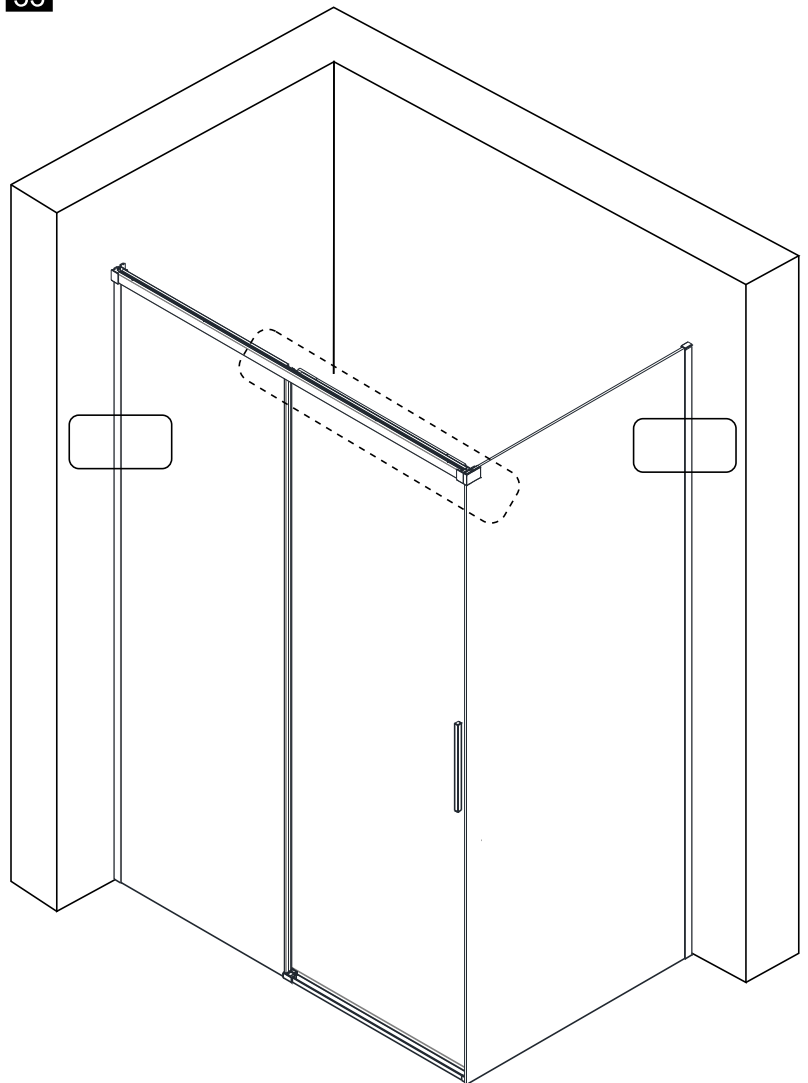

## ■ Installation

Please read these instructions carefully before start of installation.

The wall post has up to 20mm of adjustment for out of true wall situations.

**Ensure that the shower tray is fitted level and that after assembly of enclosure there is a full and continuous bead of sealant between the top of the shower tray and the title joint.**

## ■ Shower Tray Installation

The shower tray must be sited against a structural wall.

Water proof walling or tiling should be fitted so that it sits on the top of the tray rim.

This product is heavy and will require two people to install.

This product is heavy and will require two people to install.

This product is heavy and will require two people to install.

This product is heavy and will require two people to install.