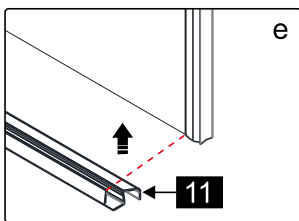

This product is heavy and will require two people to install.