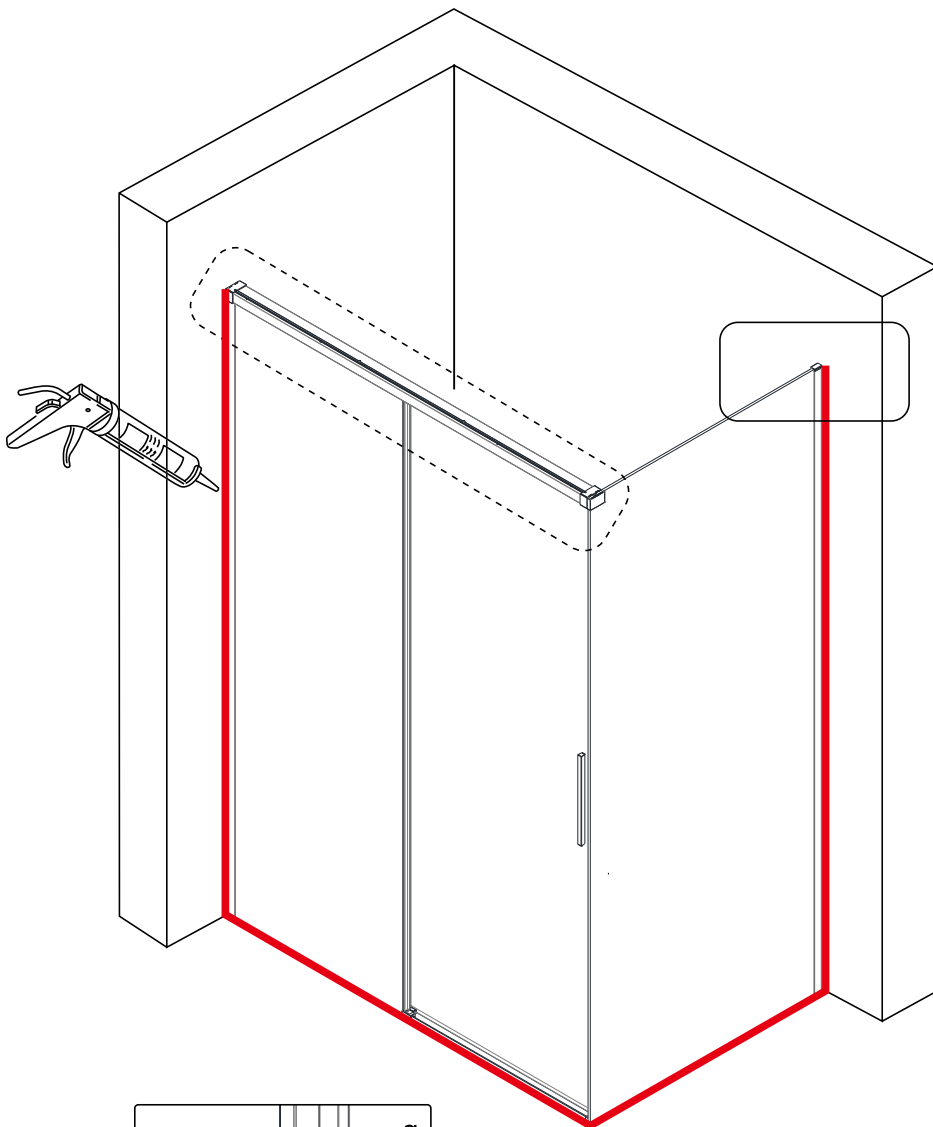

## ■ Installation

Please read these instructions carefully before start of installation.

The wall post has up to 20mm of adjustment for out of true wall situations.

**Ensure that the shower tray is fitted level and that after assembly of enclosure there is a full and continuous bead of sealant between the top of the shower tray and the title joint.**

## ■ Shower Tray Installation

The shower tray must be sited against a structural wall.

Water proof walling or tiling should be fitted so that it sits on the top of the tray rim.

This product is heavy and will require two people to install.

This product is heavy and will require two people to install.

This product is heavy and will require two people to install.

This product is heavy and will require two people to install.