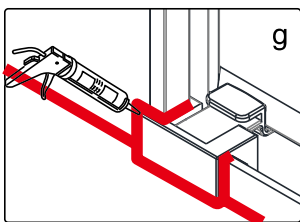

## ■ Installation

Please read these instructions carefully before start of installation.

The wall post has up to 20mm of adjustment for out of true wall situations.

**Ensure that the shower tray is fitted level and that after assembly of enclosure there is a full and continuous bead of sealant between the top of the shower tray and the title joint.**

## ■ Shower Tray Installation

The shower tray must be sited against a structural wall.

Water proof walling or tiling should be fitted so that it sits on the top of the tray rim.

This product is heavy and will require two people to install.

This product is heavy and will require two people to install.

This product is heavy and will require two people to install.

This product is heavy and will require two people to install.