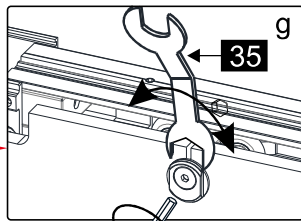

This product is heavy and will require two people to install.