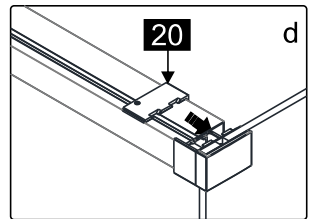

This product is heavy and will require two people to install.