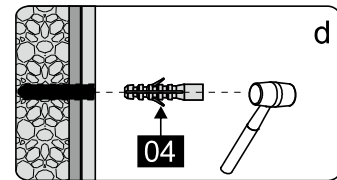

This product is heavy and will require two people to install.