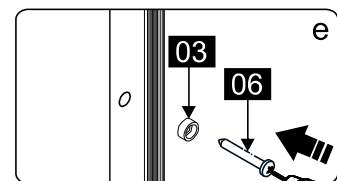

This product is heavy and will require two people to install.

This product is heavy and will require two people to install.

CEZARES®

Installation instructions

(DUET SOFT-M-AH-1)

This product is heavy and will require two people to install.