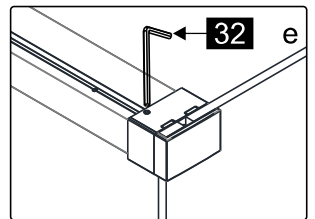

This product is heavy and will require two people to install.