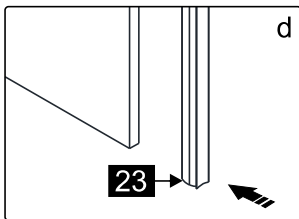

This product is heavy and will require two people to install.