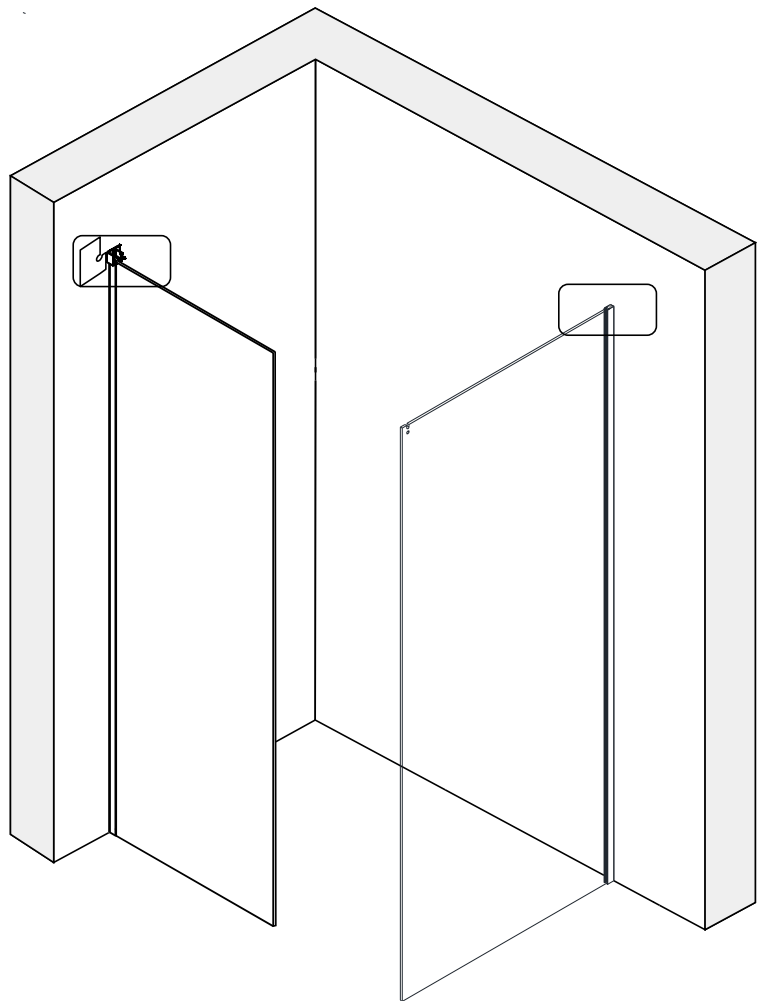

## ■ Installation

Please read these instructions carefully before start of installation.

The wall post has up to 20mm of adjustment for out of true wall situations.

**Ensure that the shower tray is fitted level and that after assembly of enclosure there is a full and continuous bead of sealant between the top of the shower tray and the title joint.**

## ■ Shower Tray Installation

The shower tray must be sited against a structural wall.

Water proof walling or tiling should be fitted so that it sits on the top of the tray rim.

This product is heavy and will require two people to install.

This product is heavy and will require two people to install.

CEZARES®

Installation instructions

(DUET SOFT-M-AH-1)

This product is heavy and will require two people to install.