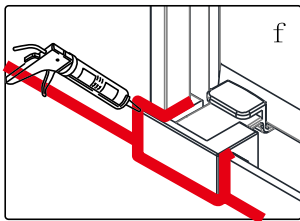

This product is heavy and will require two people to install.