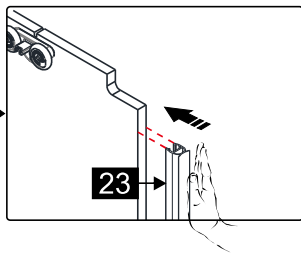

## ■ Installation

Please read these instructions carefully before start of installation.

The wall post has up to 20mm of adjustment for out of true wall situations.

**Ensure that the shower tray is fitted level and that after assembly of enclosure there is a full and continuous bead of sealant between the top of the shower tray and the title joint.**

This product is heavy and will require two people to install.

This product is heavy and will require two people to install.

This product is heavy and will require two people to install.

This product is heavy and will require two people to install.