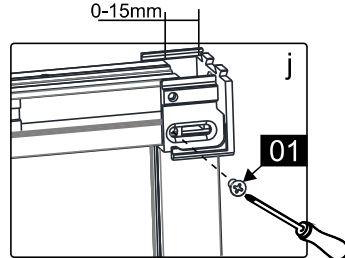

This product is heavy and will require two people to install.