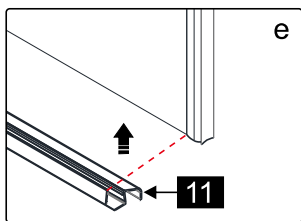

This product is heavy and will require two people to install.