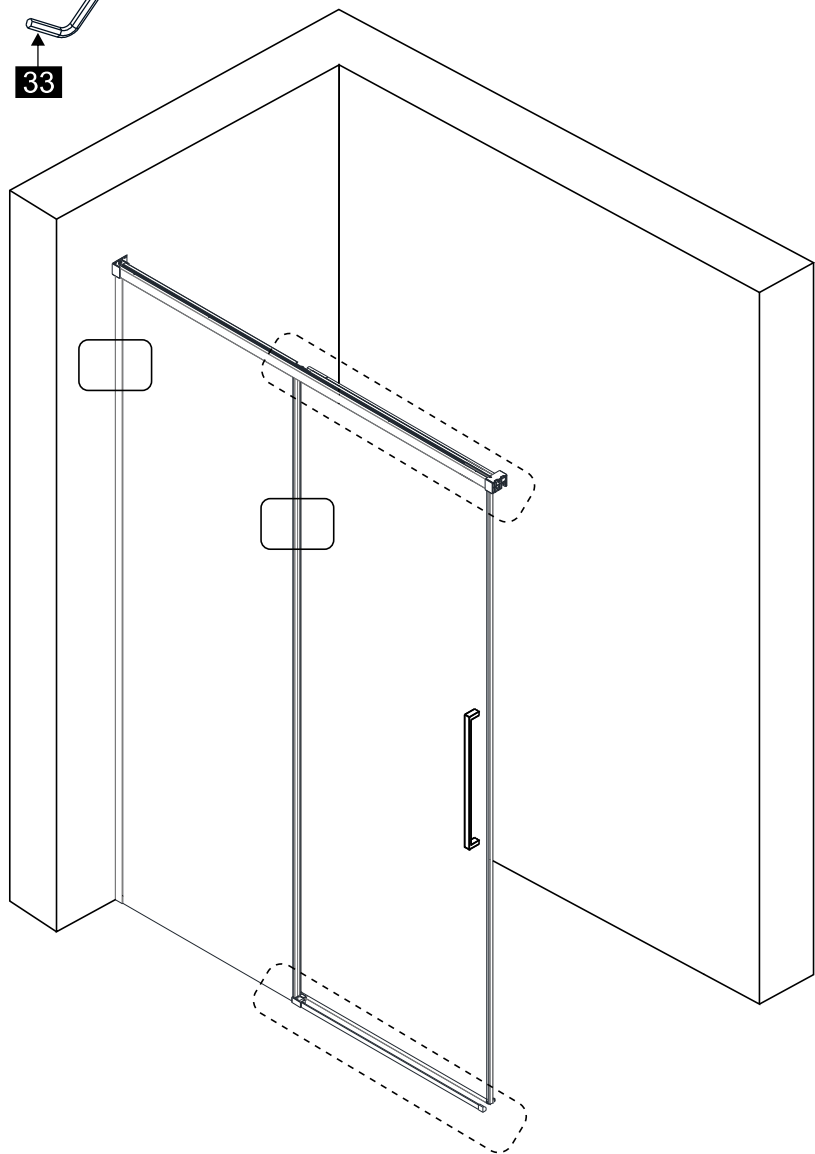

## ■ Installation

Please read these instructions carefully before start of installation.

The wall post has up to 20mm of adjustment for out of true wall situations.

**Ensure that the shower tray is fitted level and that after assembly of enclosure there is a full and continuous bead of sealant between the top of the shower tray and the title joint.**

## ■ Shower Tray Installation

The shower tray must be sited against a structural wall.

Water proof walling or tiling should be fitted so that it sits on the top of the tray rim.

This product is heavy and will require two people to install.

This product is heavy and will require two people to install.

This product is heavy and will require two people to install.

This product is heavy and will require two people to install.