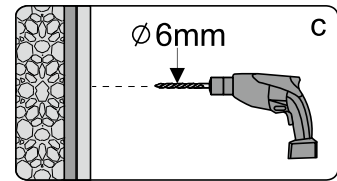

This product is heavy and will require two people to install.