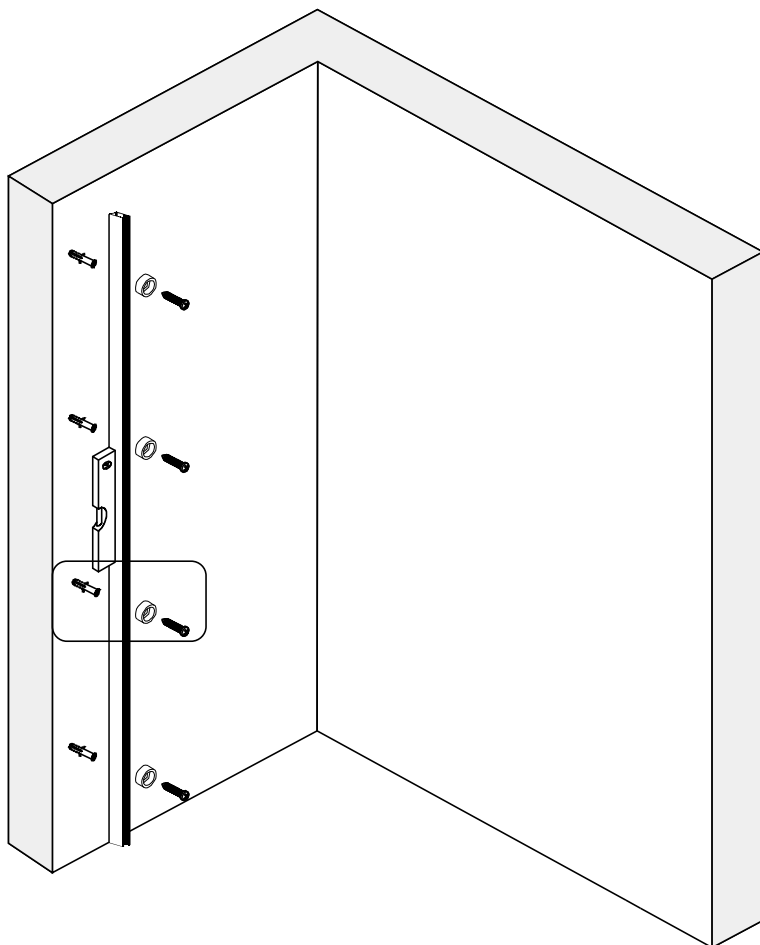

This product is heavy and will require two people to install.