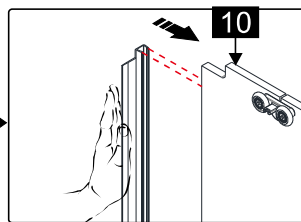

This product is heavy and will require two people to install.