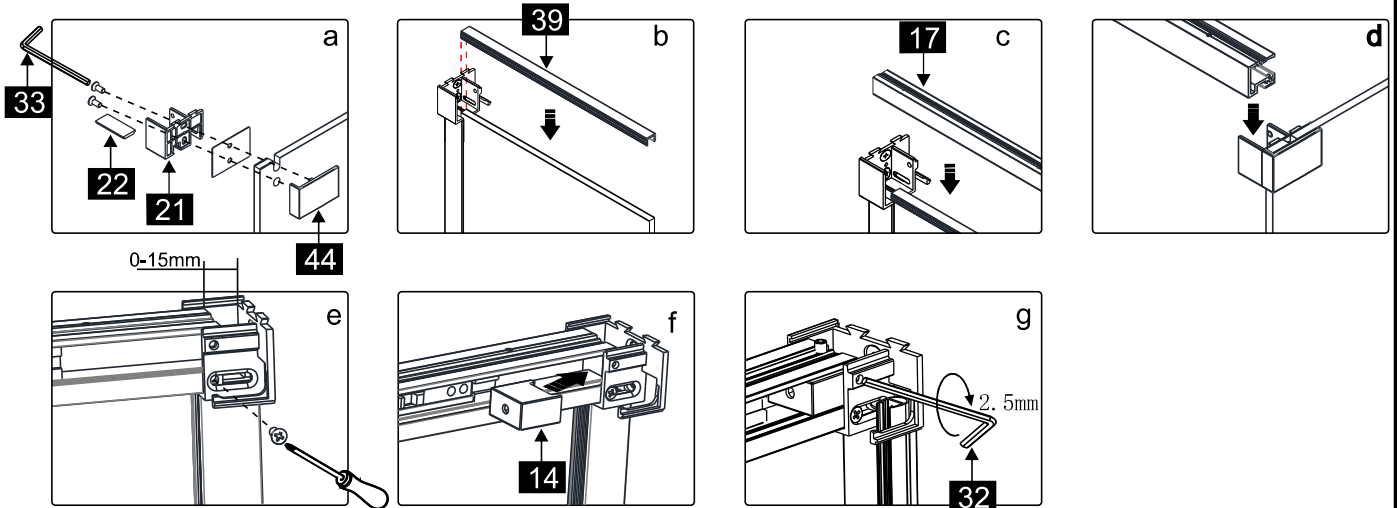

This product is heavy and will require two people to install.