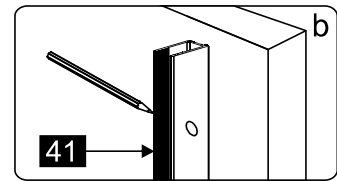

This product is heavy and will require two people to install.