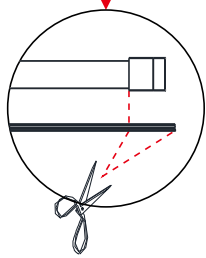

This product is heavy and will require two people to install.