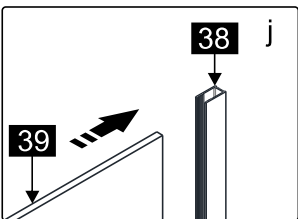

This product is heavy and will require two people to install.

This product is heavy and will require two people to install.

CEZARES®

Installation instructions

(DUET SOFT-M-AH-1)

This product is heavy and will require two people to install.