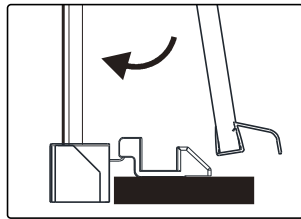

## ■ Installation

Please read these instructions carefully before start of installation.

The wall post has up to 20mm of adjustment for out of true wall situations.

**Ensure that the shower tray is fitted level and that after assembly of enclosure there is a full and continuous bead of sealant between the top of the shower tray and the title joint.**

This product is heavy and will require two people to install.

This product is heavy and will require two people to install.

This product is heavy and will require two people to install.

This product is heavy and will require two people to install.