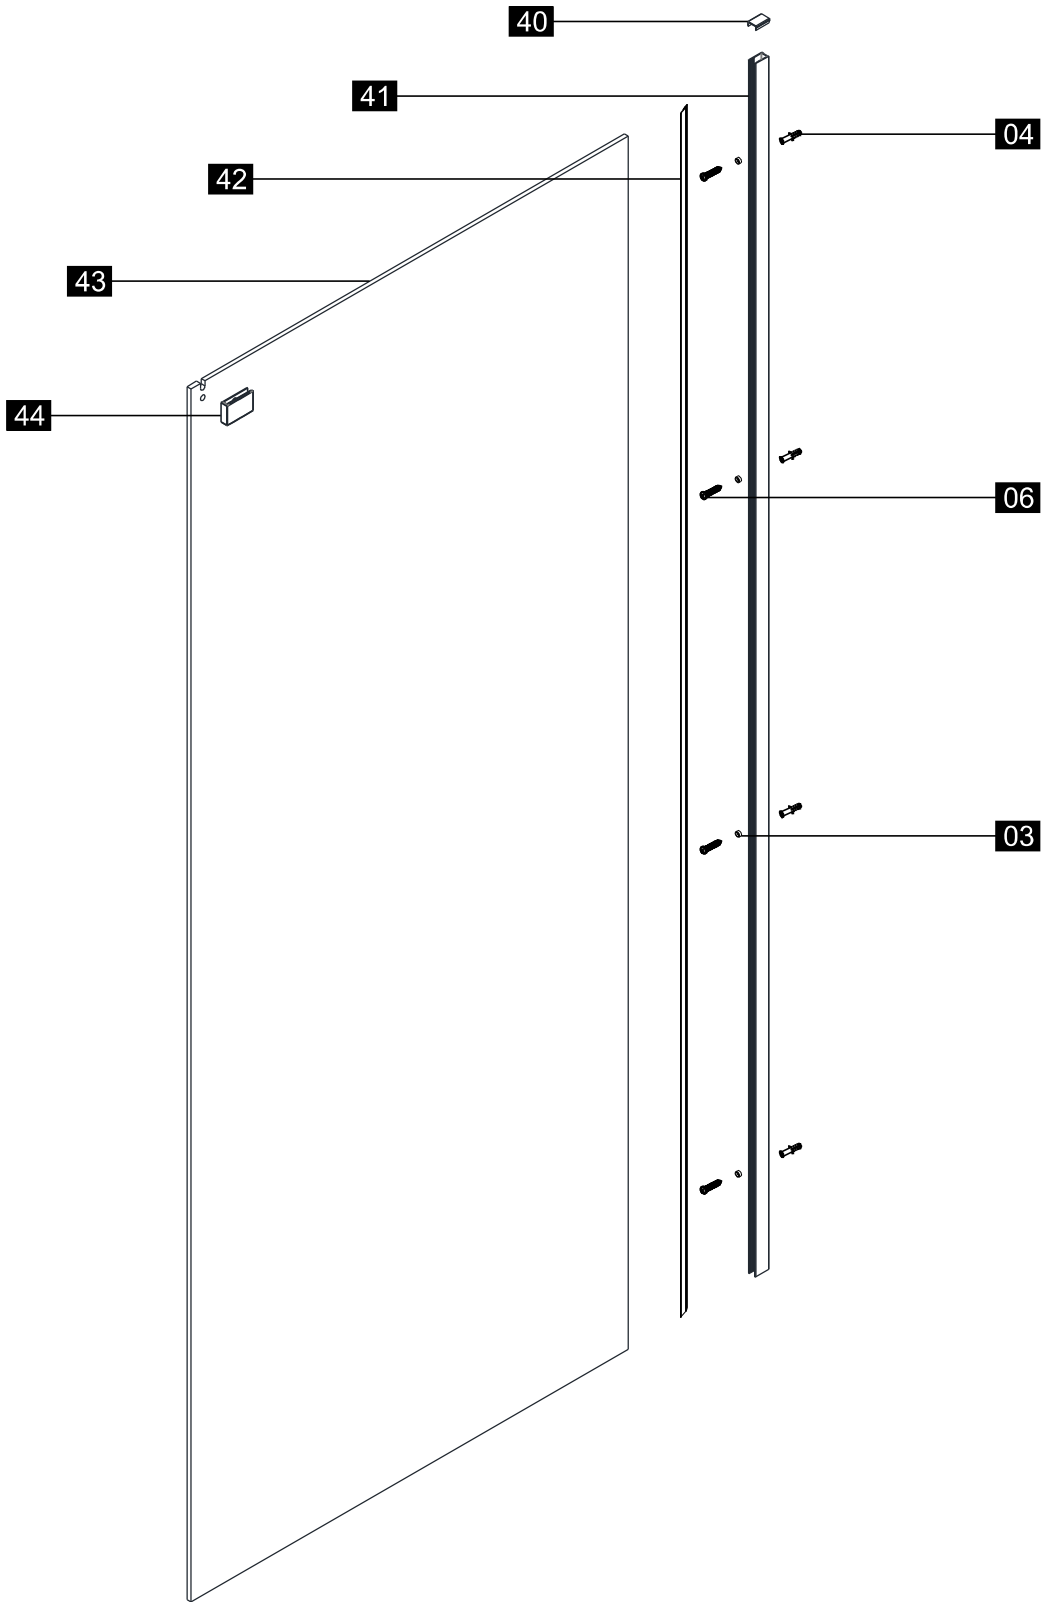

- 40 x 1
- 41 x 1
- 42 x 1
- 43 x 1
- 44 x 1
- 03 x 4
- 04 x 4
- 06 x 4
  ST4X35

This product is heavy and will require two people to install.