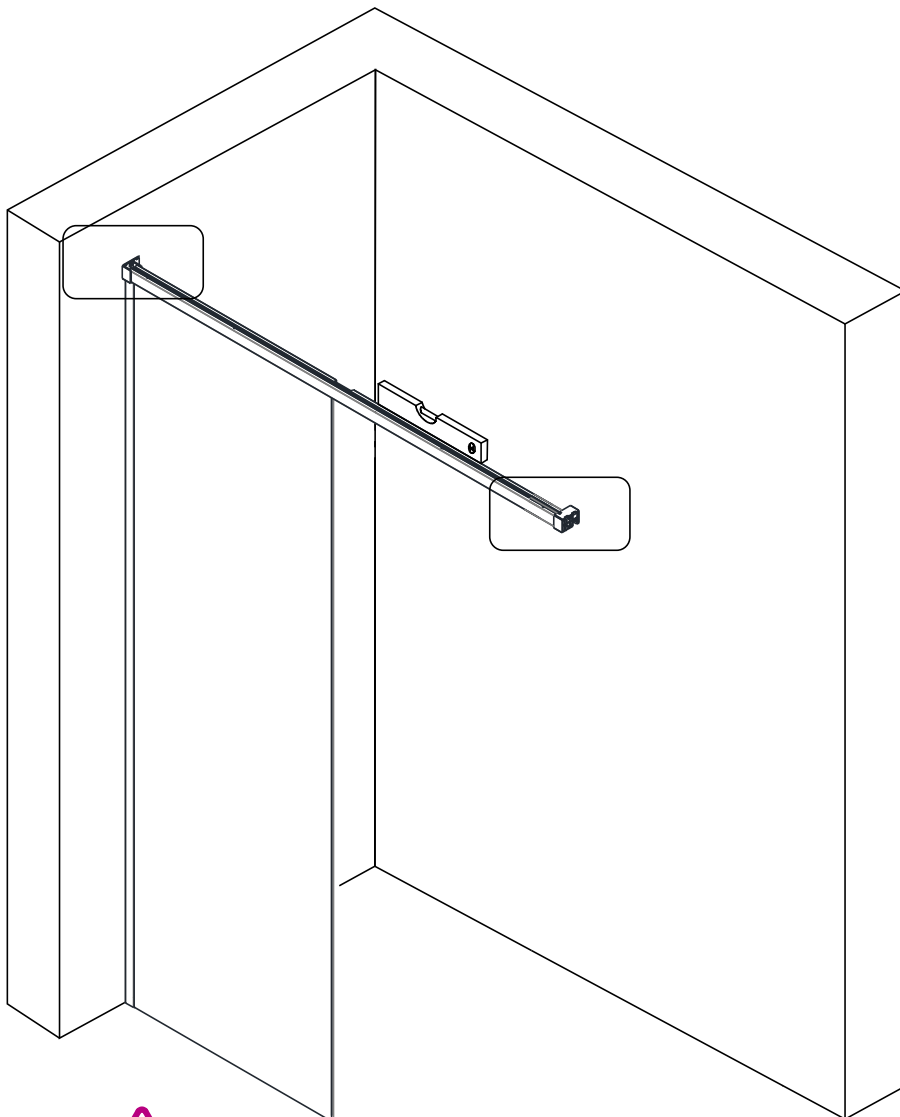

This product is heavy and will require two people to install.