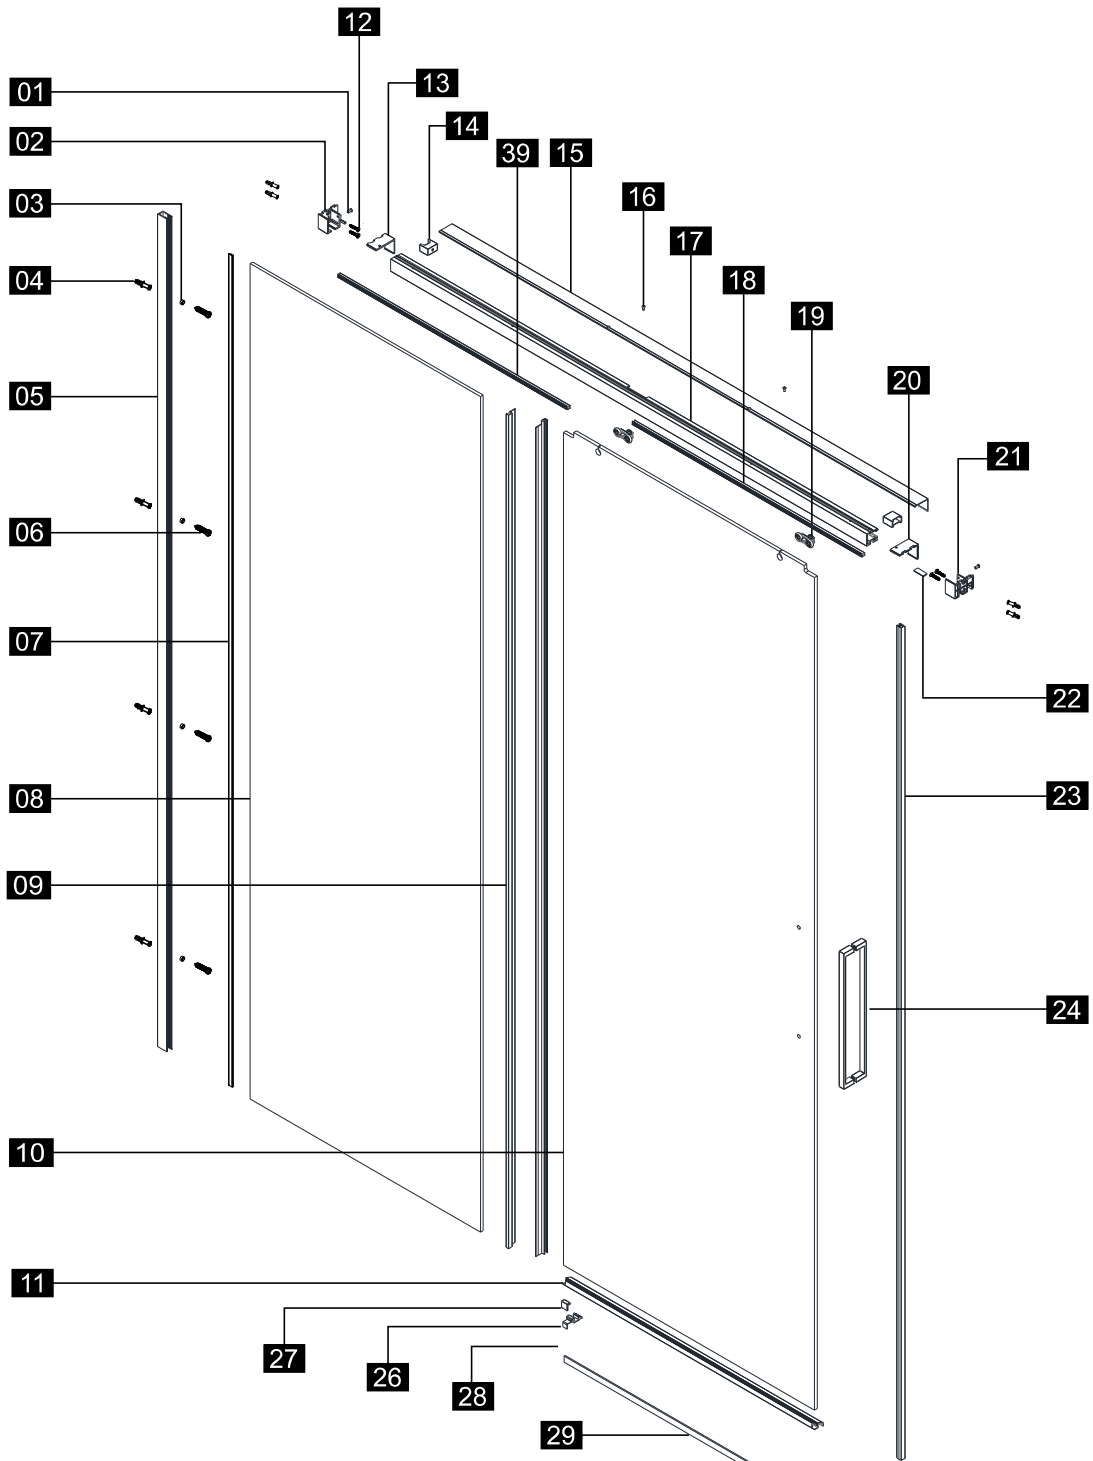

① x2 M4X8	② x1	③ x4	④ x8	⑤ x1	⑥ x4 ST4X35	⑦ x1	⑧ x1	⑨ x1	⑩ x1	⑪ x1	⑫ x4 ST4X35	⑬ x1
⑭ x2	⑮ x1	⑯ x2 ST3.5X8	⑰ x1	⑱ x1	⑲ x2	⑳ x1	㉑ x1	㉒ x1	㉓ x1	㉔ x1	㉕ x1	㉖ x1
㉗ x1	㉘ x1	㉙ x1	㉚ x1	㉛ x1 2.0mm	㉜ x1 2.5mm	㉝ x1 3.0mm	㉞ x1	㉟ x1	㊱ x2	㊲ x1	㊳ x1	㊴ x1

This product is heavy and will require two people to install.