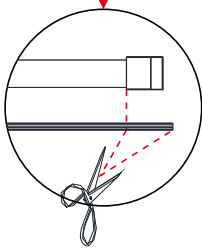

This product is heavy and will require two people to install.