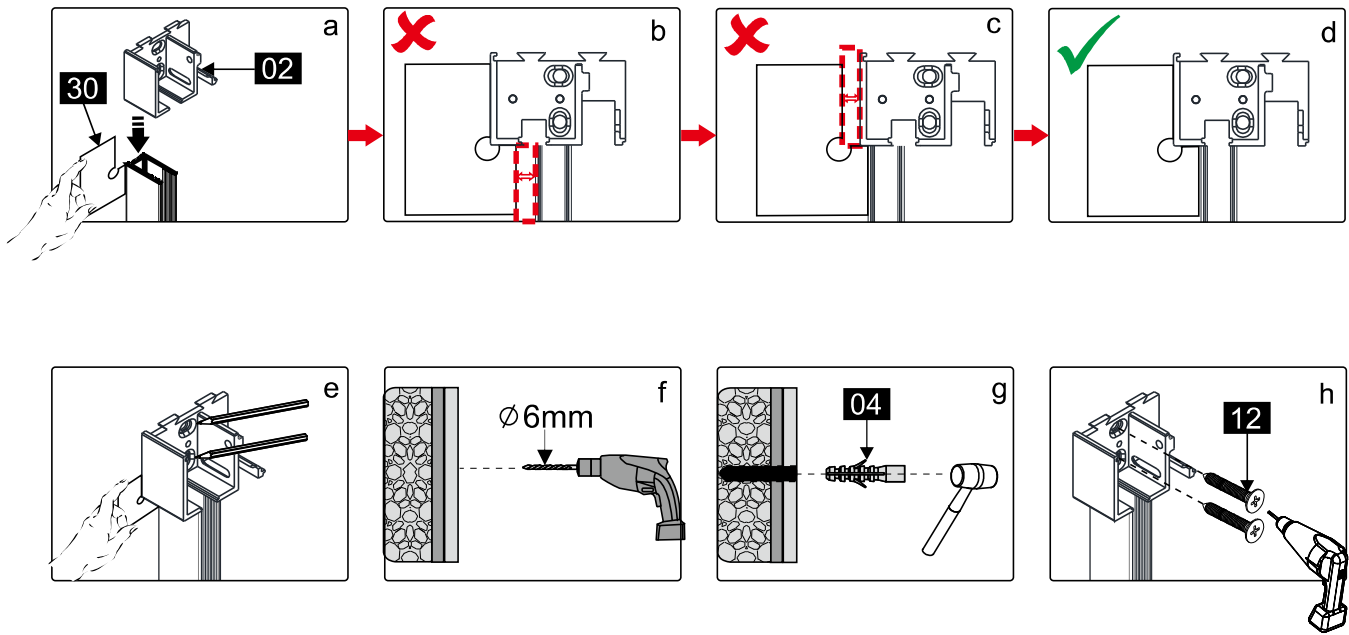

## ■ Installation

Please read these instructions carefully before start of installation.

The wall post has up to 20mm of adjustment for out of true wall situations.

**Ensure that the shower tray is fitted level and that after assembly of enclosure there is a full and continuous bead of sealant between the top of the shower tray and the title joint.**

## ■ Shower Tray Installation

The shower tray must be sited against a structural wall.

Water proof walling or tiling should be fitted so that it sits on the top of the tray rim.

This product is heavy and will require two people to install.

This product is heavy and will require two people to install.

CEZARES®

Installation instructions

(DUET SOFT-M-AH-1)

This product is heavy and will require two people to install.