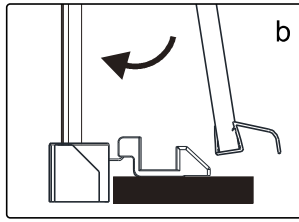

## ■ Installation

Please read these instructions carefully before start of installation.

The wall post has up to 20mm of adjustment for out of true wall situations.

**Ensure that the shower tray is fitted level and that after assembly of enclosure there is a full and continuous bead of sealant between the top of the shower tray and the title joint.**

This product is heavy and will require two people to install.

This product is heavy and will require two people to install.

This product is heavy and will require two people to install.

This product is heavy and will require two people to install.