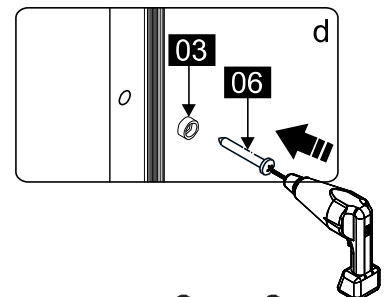

## ■ Installation

Please read these instructions carefully before start of installation.

The wall post has up to 20mm of adjustment for out of true wall situations.

**Ensure that the shower tray is fitted level and that after assembly of enclosure there is a full and continuous bead of sealant between the top of the shower tray and the title joint.**

This product is heavy and will require two people to install.

- 40 x 1
- 41 x 1
- 42 x 1
- 43 x 1
- 44 x 1
- 03 x 4
- 04 x 4
- 06 x 4  
ST4X35

This product is heavy and will require two people to install.