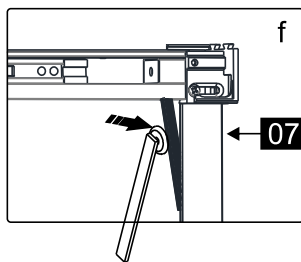

## ■ Installation

Please read these instructions carefully before start of installation.

The wall post has up to 20mm of adjustment for out of true wall situations.

**Ensure that the shower tray is fitted level and that after assembly of enclosure there is a full and continuous bead of sealant between the top of the shower tray and the title joint.**

This product is heavy and will require two people to install.

This product is heavy and will require two people to install.

This product is heavy and will require two people to install.

This product is heavy and will require two people to install.