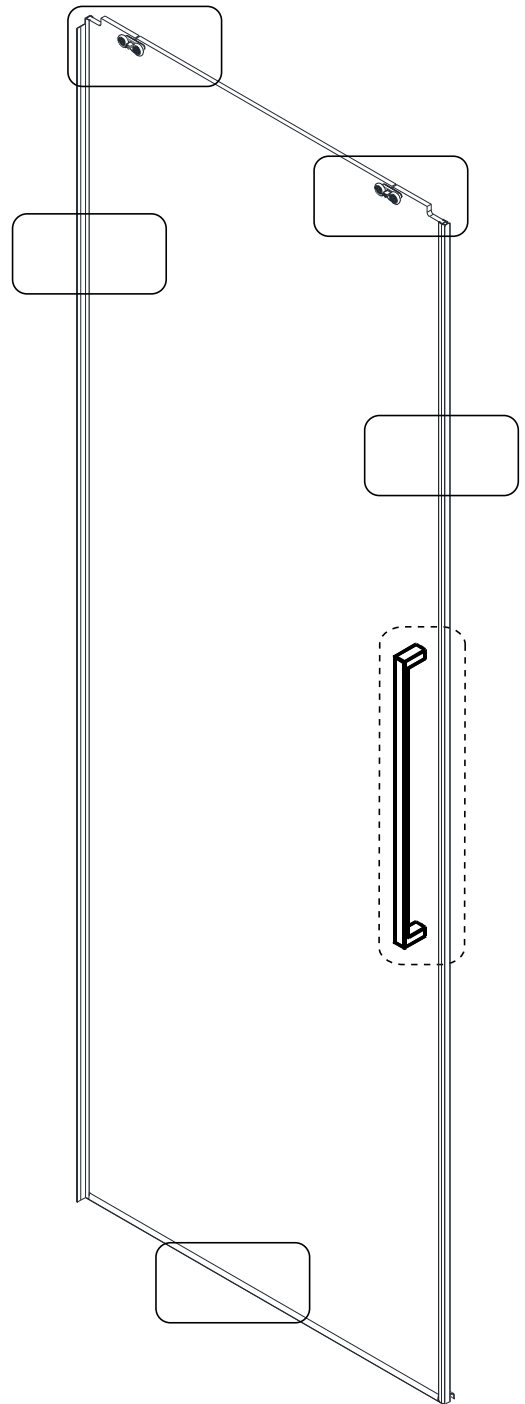

## ■ Installation

Please read these instructions carefully before start of installation.

The wall post has up to 20mm of adjustment for out of true wall situations.

**Ensure that the shower tray is fitted level and that after assembly of enclosure there is a full and continuous bead of sealant between the top of the shower tray and the title joint.**

## ■ Shower Tray Installation

The shower tray must be sited against a structural wall.

Water proof walling or tiling should be fitted so that it sits on the top of the tray rim.

This product is heavy and will require two people to install.

This product is heavy and will require two people to install.

This product is heavy and will require two people to install.

This product is heavy and will require two people to install.

This product is heavy and will require two people to install.

This product is heavy and will require two people to install.

CEZARES®

Installation instructions

(DUET SOFT-M-AH-1)

This product is heavy and will require two people to install.