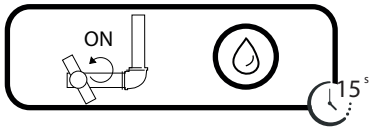

+

Not included / Non incluso / Non inclus / Nie zawarty / No incluido / Não incluido

1

3

5

2

4

6