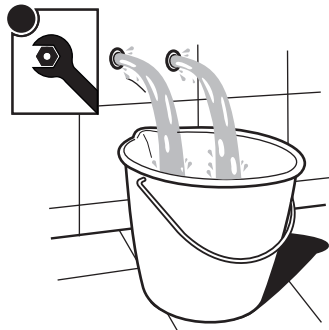

+

Not included / Non incluso / Non inclus / Nie zawarty / No incluido / Não incluido

1

3

5

2

4

6