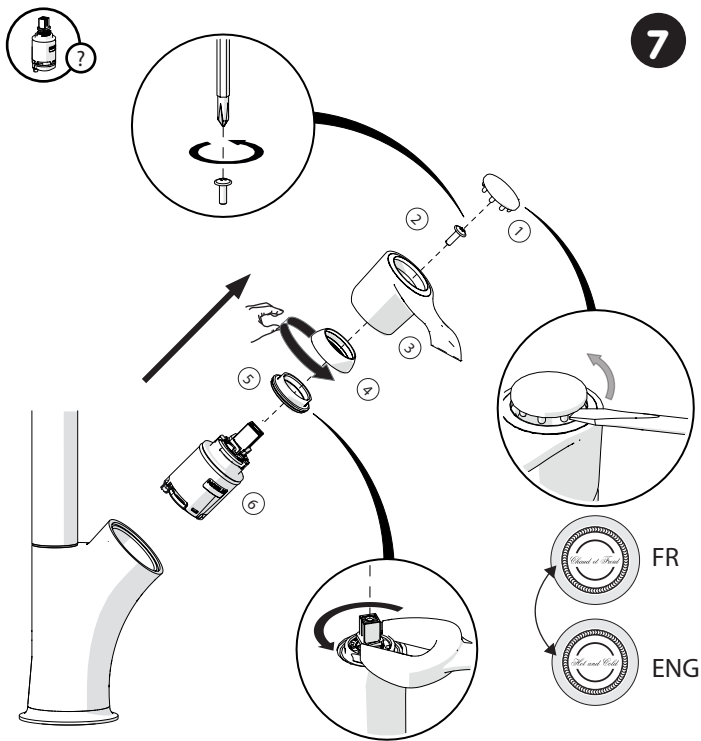

NOBILIA®
The Best Technology for Water

ISTRSI98113#---STD

REV01.11/2013

No limitation
of temperature

Partial limitation
of temperature

Maximum position
Only cold water

CLEANING