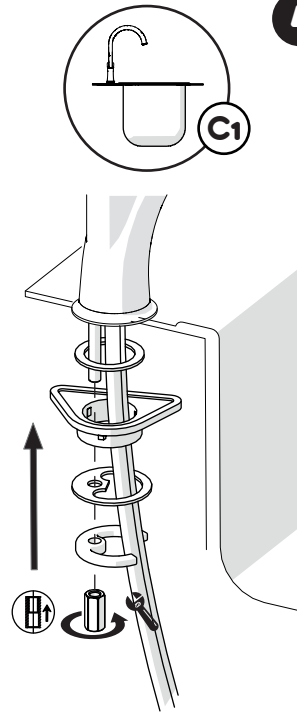

+

Not included / Non incluso / Non inclus / Nie zawarty / No incluido / Não incluido

1

3

5

2

4

6