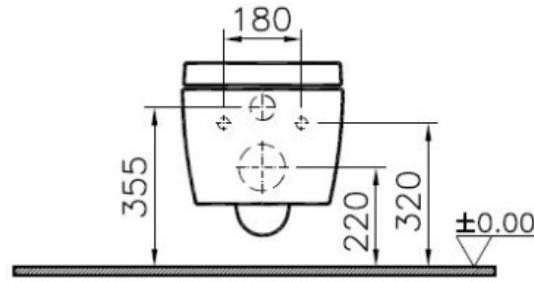

Description Metropole Rim-Ex Wall-Hung WC, 56cm, Vitreous Fresh, without Bidet Pipe

Code 7672B003-1086
 Product Properties Rim-ex
 Connection Type Horizontal Outlet
 Compatible Products 90-003-001
 VitrAclean No
 Colour White

*Duvar kalınlıgına göre ilave boru gerekebilir.

*Additional pipe may be required due to wall thickness

*Ein zusätzliches Ablaufrohr ist je nach Wandstärke erforderlich