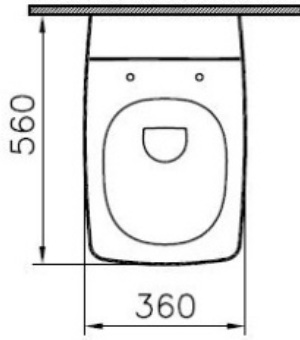

Description Metropole Rim-Ex Wall-Hung WC, 56cm, Vitreous Fresh, without Bidet Pipe

Code 7672B003-1086
 Product Properties Rim-ex
 Connection Type Horizontal Outlet
 Compatible Products 90-003-001
 VitrAclean No
 Colour White

*Duvar kalınlıgına göre ilave boru gerekebilir.

*Additional pipe may be required due to wall thickness

*Ein zusätzliches Ablaufrohr ist je nach Wandstärke erforderlich