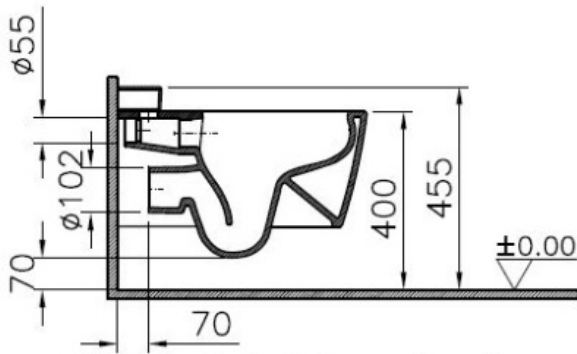

Description Metropole Rim-Ex Wall-Hung WC, 56cm, Vitreous Fresh, without Bidet Pipe

Code 7672B003-1086
 Product Properties Rim-ex
 Connection Type Horizontal Outlet
 Compatible Products 90-003-001
 VitrAclean No
 Colour White

*Duvar kalınlıgına göre ilave boru gerekebilir.

*Additional pipe may be required due to wall thickness

*Ein zusätzliches Ablaufrohr ist je nach Wandstärke erforderlich