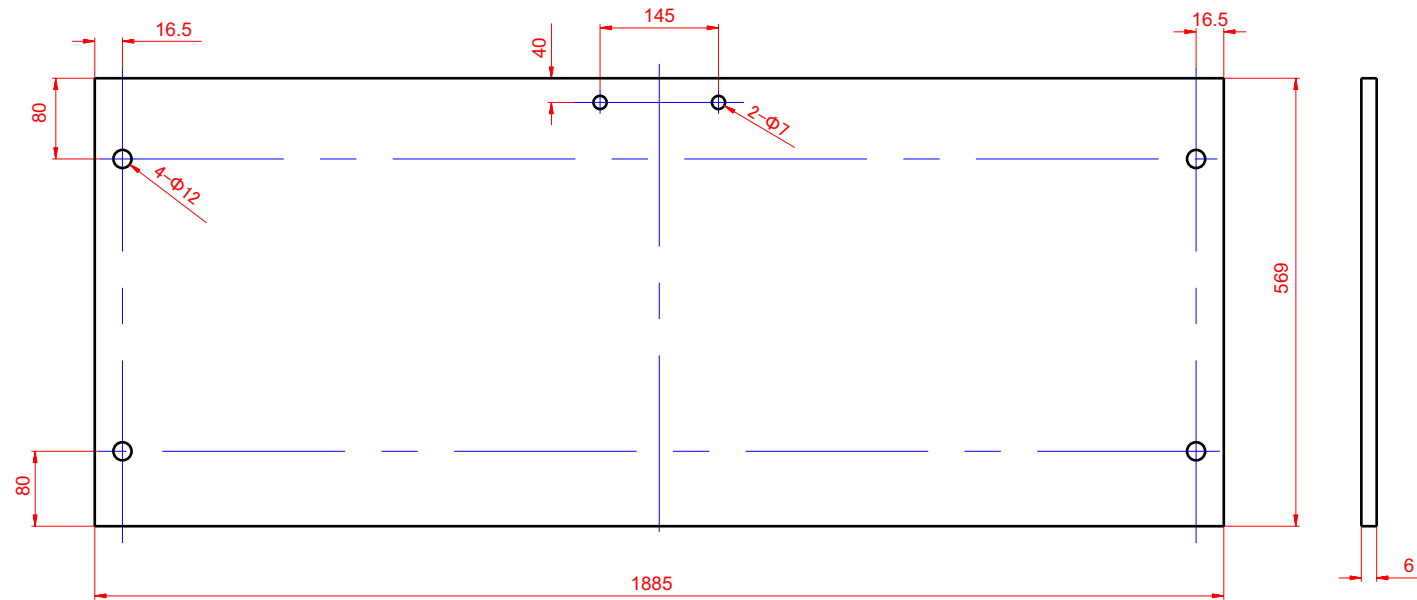

DOOR

FIXED

Product Code:VDS-1G100  
Product Size:1000x1900mm

DOOR

FIXED

Product Code:VDS-1G105  
Product Size:1050x1900mm

DOOR

FIXED

Product Code:VDS-1G110  
Product Size:1100x1900mm

DOOR

FIXED

Product Code:VDS-1G115  
Product Size:1150x1900mm

DOOR

FIXED

Product Code:VDS-1G120  
Product Size:1200x1900mm

DOOR

FIXED

Product Code:VDS-1G125  
Product Size:1250x1900mm

DOOR

FIXED

Product Code:VDS-1G130  
Product Size:1300x1900mm

DOOR

FIXED

Product Code:VDS-1G135  
Product Size:1350x1900mm

Product Code:VDS-1G150  
Product Size:1500x1900mm

DOOR

FIXED

Product Code:VDS-1G155  
Product Size:1550x1900mm

DOOR

FIXED

Product Code:VDS-1G160  
Product Size:1600x1900mm