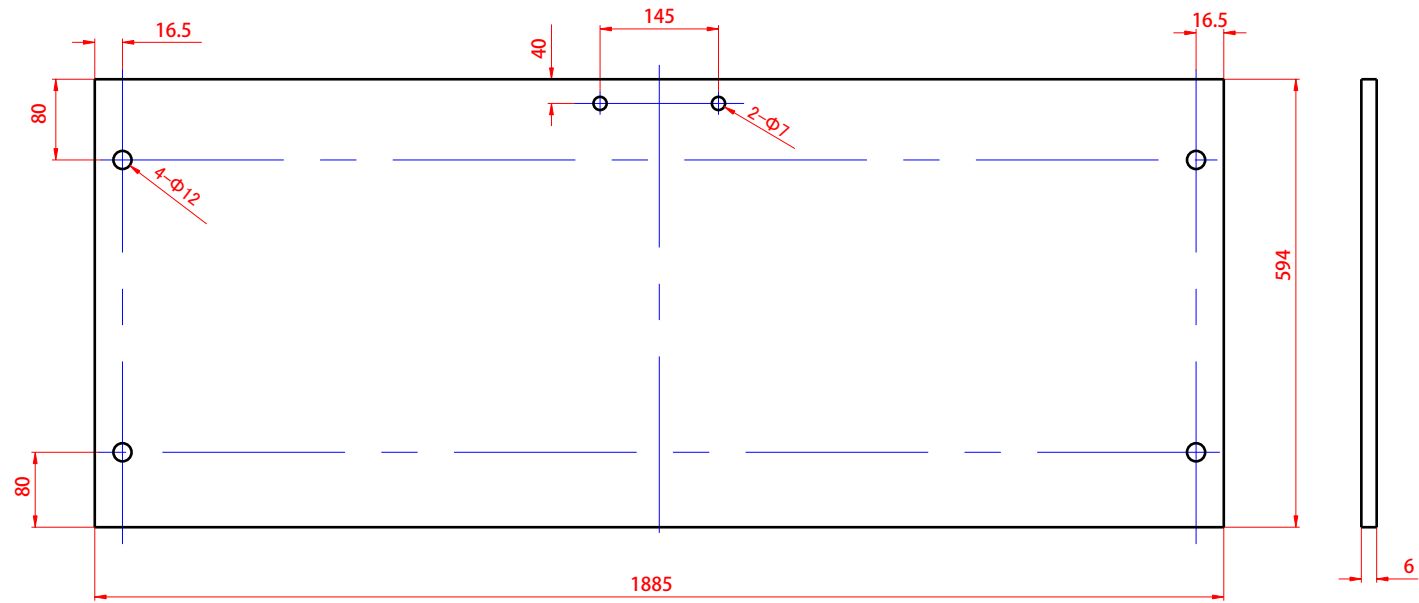

Product Code:VDS-1G110  
Product Size:1100x1900mm

DOOR

FIXED

Product Code:VDS-1G115  
Product Size:1150x1900mm

DOOR

FIXED

Product Code:VDS-1G120  
Product Size:1200x1900mm

DOOR

FIXED

Product Code:VDS-1G125  
Product Size:1250x1900mm

DOOR

FIXED

Product Code:VDS-1G130  
Product Size:1300x1900mm

DOOR

FIXED

Product Code:VDS-1G135  
Product Size:1350x1900mm

DOOR

FIXED

Product Code:VDS-1G140  
Product Size:1400x1900mm

DOOR

FIXED

Product Code:VDS-1G145  
Product Size:1450x1900mm

DOOR

FIXED

Product Code:VDS-1G150  
Product Size:1500x1900mm

DOOR

FIXED

Product Code:VDS-1G155  
Product Size:1550x1900mm

DOOR

FIXED

Product Code:VDS-1G160  
Product Size:1600x1900mm