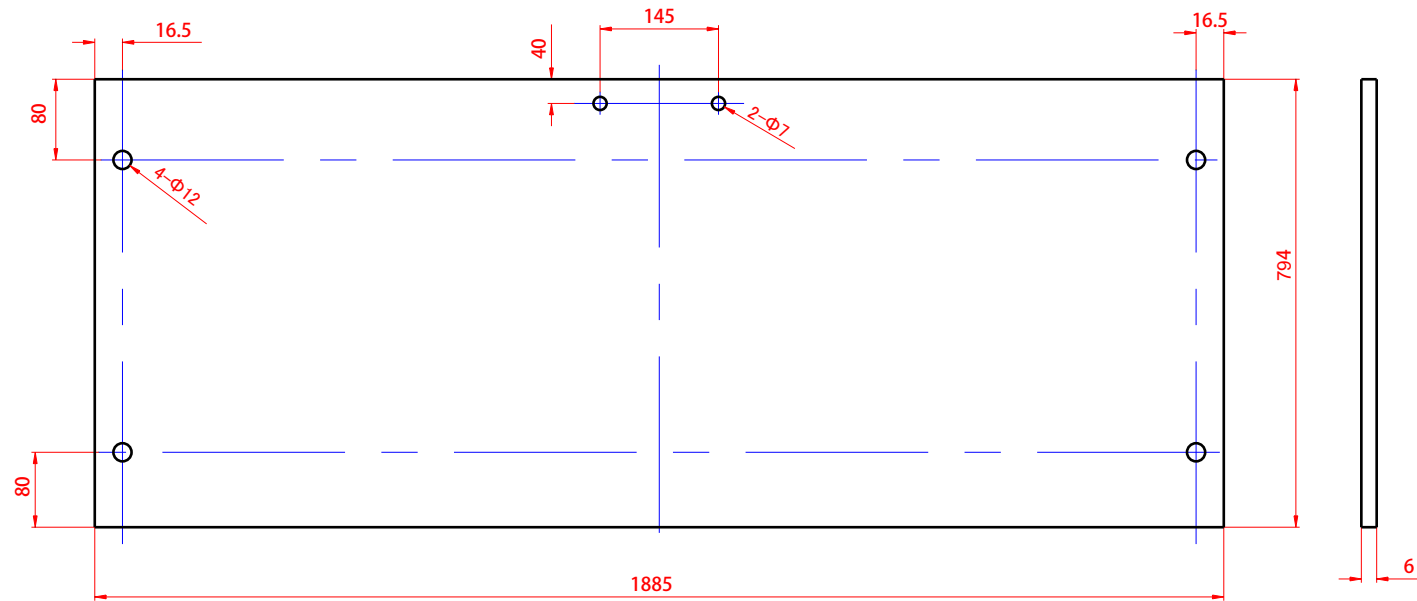

FIXED

Product Code:VDS-1G125  
Product Size:1250x1900mm

DOOR

FIXED

Product Code:VDS-1G130  
Product Size:1300x1900mm

DOOR

FIXED

Product Code:VDS-1G135  
Product Size:1350x1900mm

DOOR

FIXED

Product Code:VDS-1G140  
Product Size:1400x1900mm

DOOR

FIXED

Product Code:VDS-1G145  
Product Size:1450x1900mm

DOOR

FIXED

Product Code:VDS-1G150  
Product Size:1500x1900mm

DOOR

FIXED

Product Code:VDS-1G155  
Product Size:1550x1900mm

DOOR

FIXED

Product Code:VDS-1G160  
Product Size:1600x1900mm