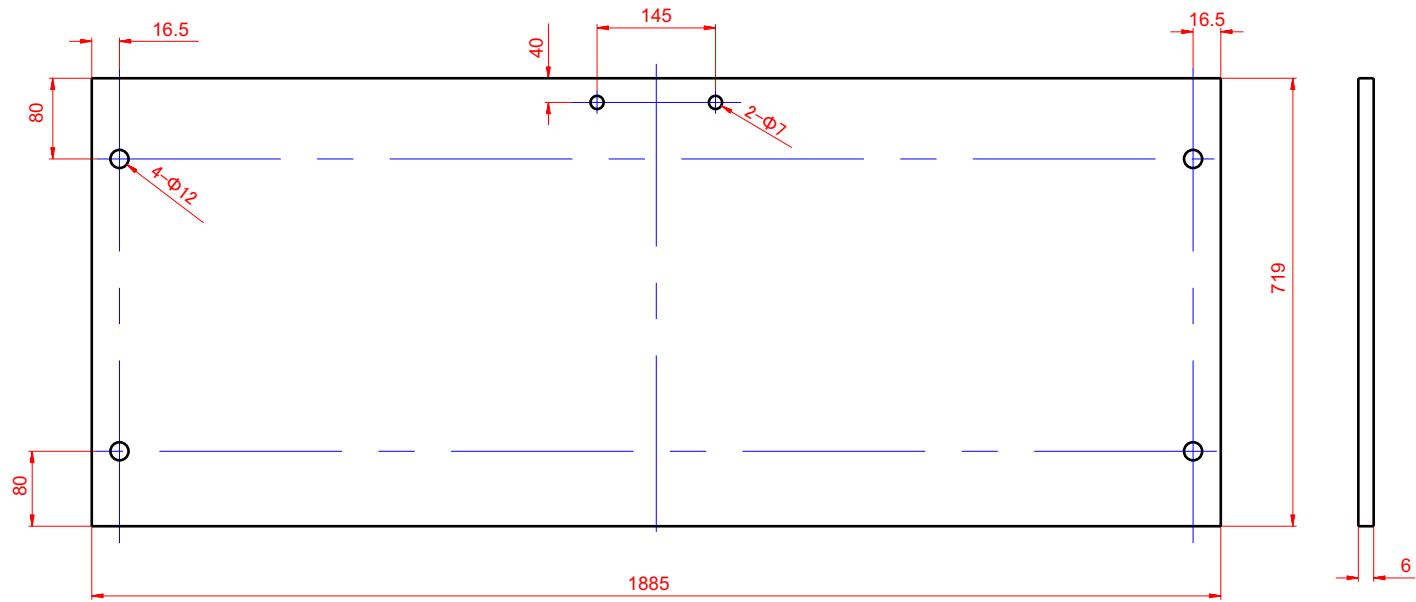

FIXED

Product Code:VDS-1G125  
Product Size:1250x1900mm

DOOR

FIXED

Product Code:VDS-1G130  
Product Size:1300x1900mm

DOOR

FIXED

Product Code:VDS-1G135  
Product Size:1350x1900mm

DOOR

FIXED

Product Code:VDS-1G140  
Product Size:1400x1900mm

DOOR

FIXED

Product Code:VDS-1G145  
Product Size:1450x1900mm

DOOR

FIXED

Product Code:VDS-1G150  
Product Size:1500x1900mm

DOOR

FIXED

Product Code:VDS-1G155  
Product Size:1550x1900mm

DOOR

FIXED

Product Code:VDS-1G160  
Product Size:1600x1900mm