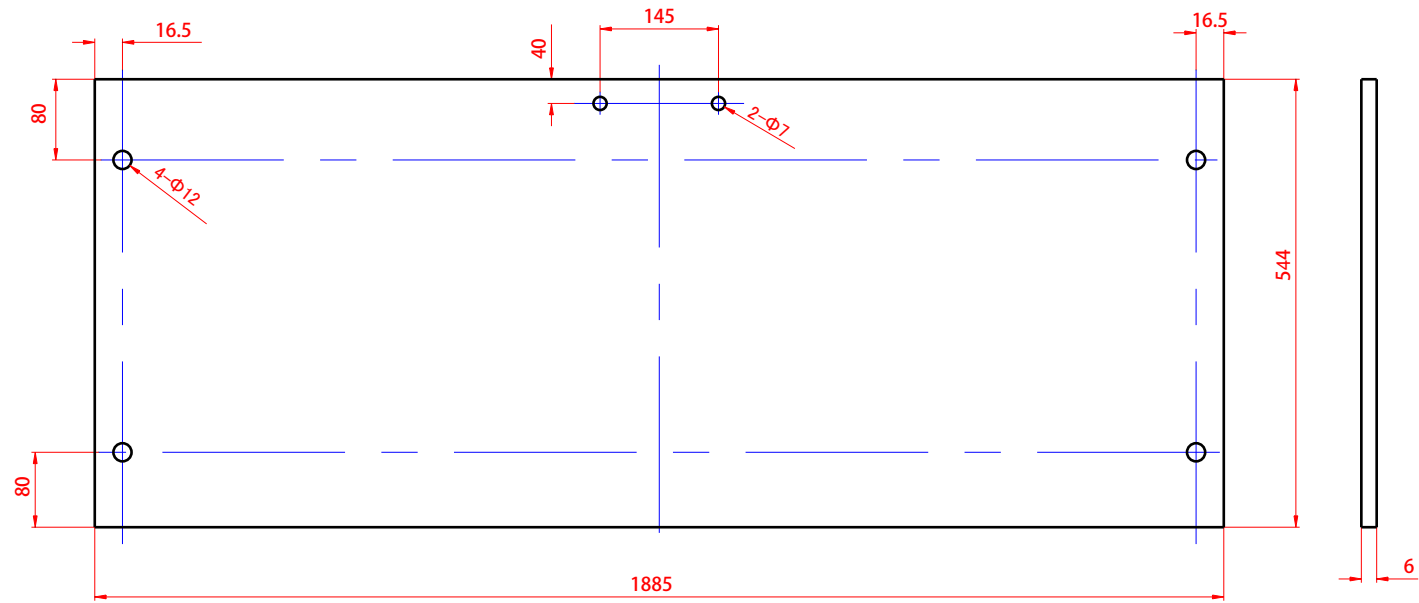

DOOR

FIXED

Product Code:VDS-1G100  
Product Size:1000x1900mm

DOOR

FIXED

Product Code:VDS-1G105  
Product Size:1050x1900mm

DOOR

FIXED

Product Code:VDS-1G110  
Product Size:1100x1900mm

DOOR

FIXED

Product Code:VDS-1G115  
Product Size:1150x1900mm

DOOR

FIXED

Product Code:VDS-1G120  
Product Size:1200x1900mm

DOOR

FIXED

Product Code:VDS-1G125  
Product Size:1250x1900mm

DOOR

FIXED

Product Code:VDS-1G130  
Product Size:1300x1900mm

DOOR

FIXED

Product Code:VDS-1G135  
Product Size:1350x1900mm

Product Code:VDS-1G150  
Product Size:1500x1900mm

DOOR

FIXED

Product Code:VDS-1G155  
Product Size:1550x1900mm

DOOR

FIXED

Product Code:VDS-1G160  
Product Size:1600x1900mm