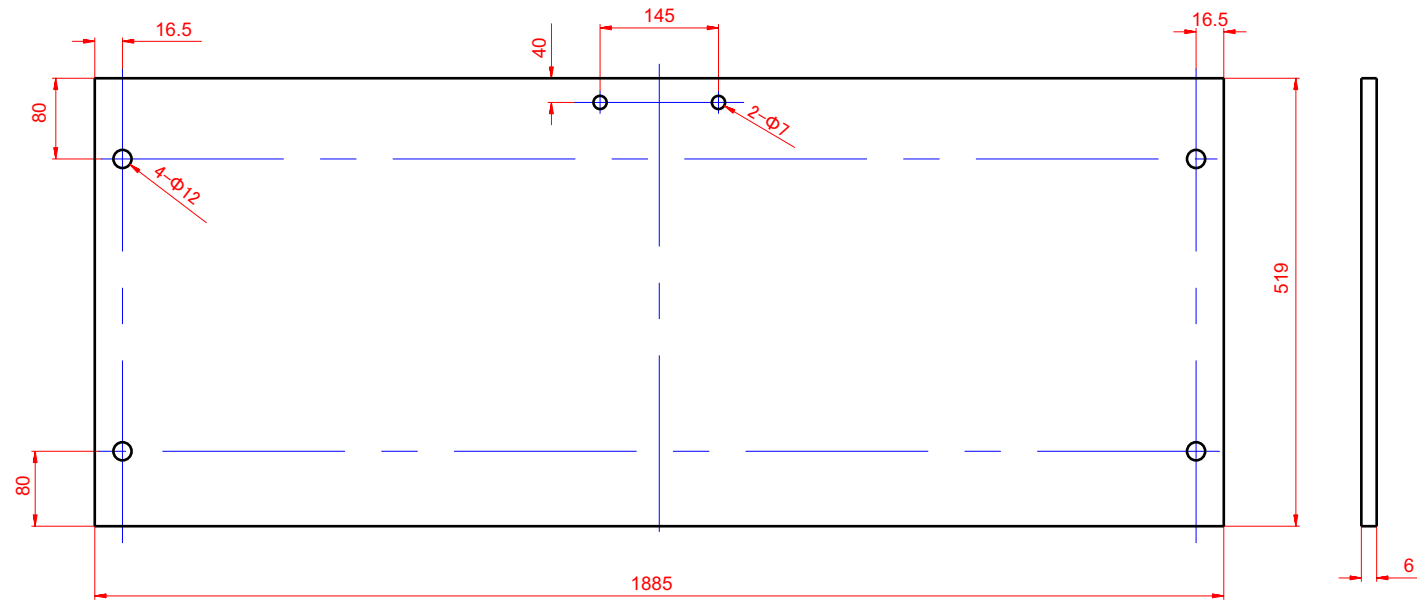

DOOR

FIXED

Product Code:VDS-1G100  
Product Size:1000x1900mm

DOOR

FIXED

Product Code:VDS-1G105  
Product Size:1050x1900mm

DOOR

FIXED

Product Code:VDS-1G110  
Product Size:1100x1900mm

DOOR

FIXED

Product Code:VDS-1G115  
Product Size:1150x1900mm

DOOR

FIXED

Product Code:VDS-1G120  
Product Size:1200x1900mm

DOOR

FIXED

Product Code:VDS-1G125  
Product Size:1250x1900mm

DOOR

FIXED

Product Code:VDS-1G130  
Product Size:1300x1900mm

DOOR

FIXED

Product Code:VDS-1G135  
Product Size:1350x1900mm

Product Code:VDS-1G150  
Product Size:1500x1900mm

DOOR

FIXED

Product Code:VDS-1G155  
Product Size:1550x1900mm

DOOR

FIXED

Product Code:VDS-1G160  
Product Size:1600x1900mm