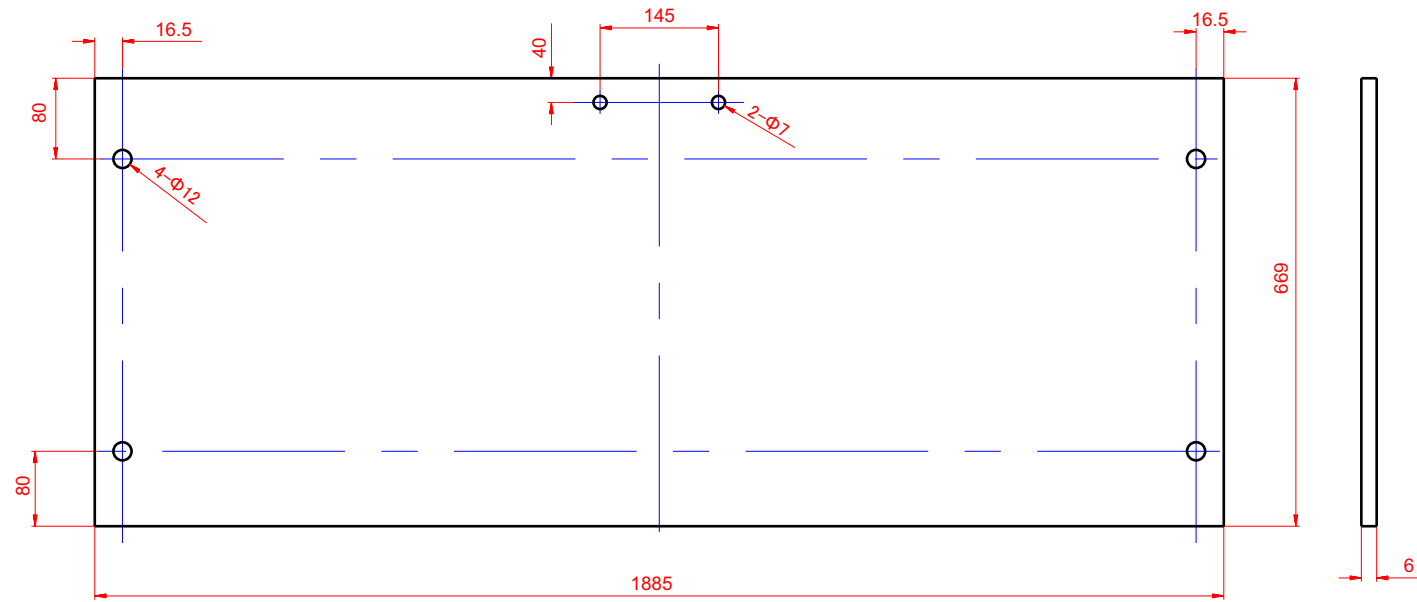

Product Code:VDS-1G110  
Product Size:1100x1900mm

DOOR

FIXED

Product Code:VDS-1G115  
Product Size:1150x1900mm

DOOR

FIXED

Product Code:VDS-1G120  
Product Size:1200x1900mm

DOOR

FIXED

Product Code:VDS-1G125  
Product Size:1250x1900mm

DOOR

FIXED

Product Code:VDS-1G130  
Product Size:1300x1900mm

DOOR

FIXED

Product Code:VDS-1G135  
Product Size:1350x1900mm

DOOR

FIXED

Product Code:VDS-1G140  
Product Size:1400x1900mm

DOOR

FIXED

Product Code:VDS-1G145  
Product Size:1450x1900mm

DOOR

FIXED

Product Code:VDS-1G150  
Product Size:1500x1900mm

DOOR

FIXED

Product Code:VDS-1G155  
Product Size:1550x1900mm

DOOR

FIXED

Product Code:VDS-1G160  
Product Size:1600x1900mm