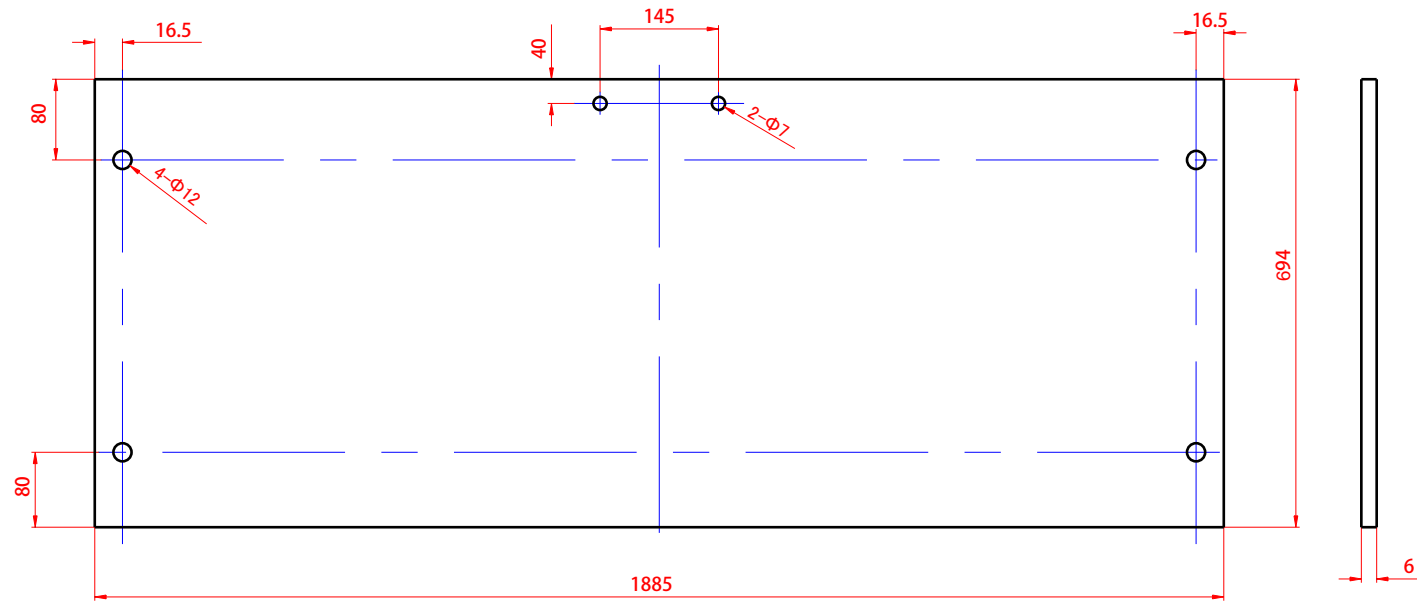

Product Code:VDS-1G110  
Product Size:1100x1900mm

DOOR

FIXED

Product Code:VDS-1G115  
Product Size:1150x1900mm

DOOR

FIXED

Product Code:VDS-1G120  
Product Size:1200x1900mm

DOOR

FIXED

Product Code:VDS-1G125  
Product Size:1250x1900mm

DOOR

FIXED

Product Code:VDS-1G130  
Product Size:1300x1900mm

DOOR

FIXED

Product Code:VDS-1G135  
Product Size:1350x1900mm

DOOR

FIXED

Product Code:VDS-1G140  
Product Size:1400x1900mm

DOOR

FIXED

Product Code:VDS-1G145  
Product Size:1450x1900mm

DOOR

FIXED

Product Code:VDS-1G150  
Product Size:1500x1900mm

DOOR

FIXED

Product Code:VDS-1G155  
Product Size:1550x1900mm

DOOR

FIXED

Product Code:VDS-1G160  
Product Size:1600x1900mm