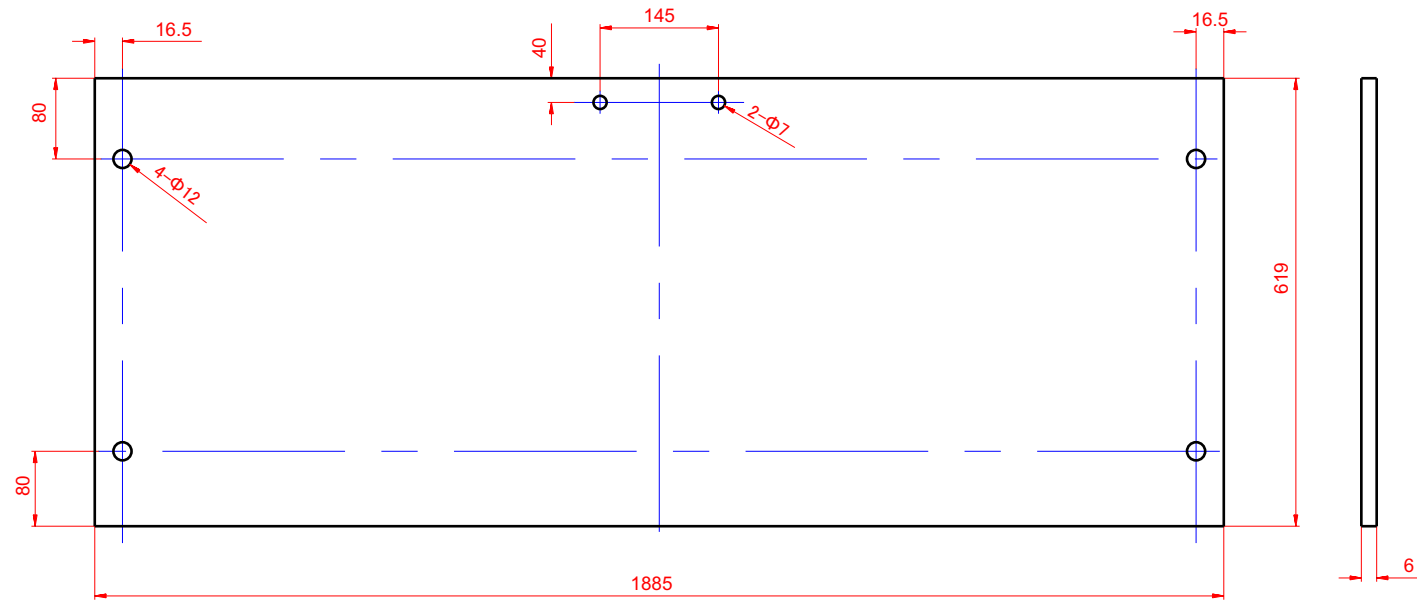

Product Code:VDS-1G110  
Product Size:1100x1900mm

DOOR

FIXED

Product Code:VDS-1G115  
Product Size:1150x1900mm

DOOR

FIXED

Product Code:VDS-1G120  
Product Size:1200x1900mm

DOOR

FIXED

Product Code:VDS-1G125  
Product Size:1250x1900mm

DOOR

FIXED

Product Code:VDS-1G130  
Product Size:1300x1900mm

DOOR

FIXED

Product Code:VDS-1G135  
Product Size:1350x1900mm

DOOR

FIXED

Product Code:VDS-1G140  
Product Size:1400x1900mm

DOOR

FIXED

Product Code:VDS-1G145  
Product Size:1450x1900mm

DOOR

FIXED

Product Code:VDS-1G150  
Product Size:1500x1900mm

DOOR

FIXED

Product Code:VDS-1G155  
Product Size:1550x1900mm

DOOR

FIXED

Product Code:VDS-1G160  
Product Size:1600x1900mm