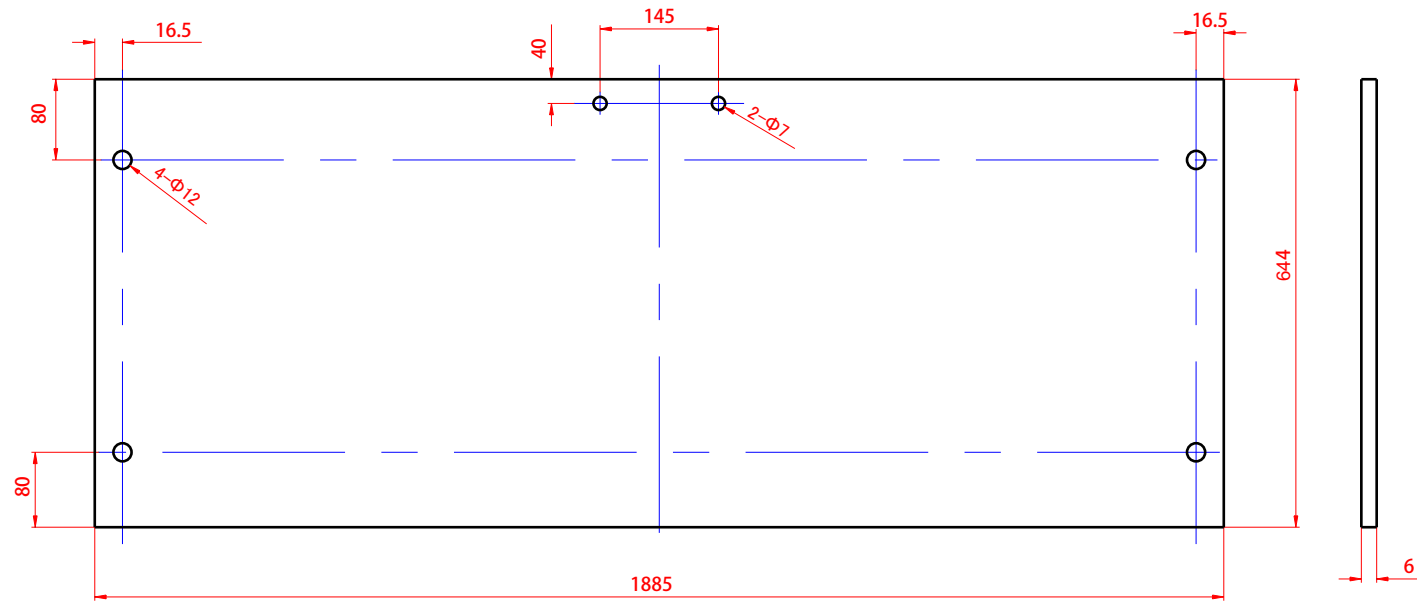

Product Code:VDS-1G110  
Product Size:1100x1900mm

DOOR

FIXED

Product Code:VDS-1G115  
Product Size:1150x1900mm

DOOR

FIXED

Product Code:VDS-1G120  
Product Size:1200x1900mm

DOOR

FIXED

Product Code:VDS-1G125  
Product Size:1250x1900mm

DOOR

FIXED

Product Code:VDS-1G130  
Product Size:1300x1900mm

DOOR

FIXED

Product Code:VDS-1G135  
Product Size:1350x1900mm

DOOR

FIXED

Product Code:VDS-1G140  
Product Size:1400x1900mm

DOOR

FIXED

Product Code:VDS-1G145  
Product Size:1450x1900mm

DOOR

FIXED

Product Code:VDS-1G150  
Product Size:1500x1900mm

DOOR

FIXED

Product Code:VDS-1G155  
Product Size:1550x1900mm

DOOR

FIXED

Product Code:VDS-1G160  
Product Size:1600x1900mm