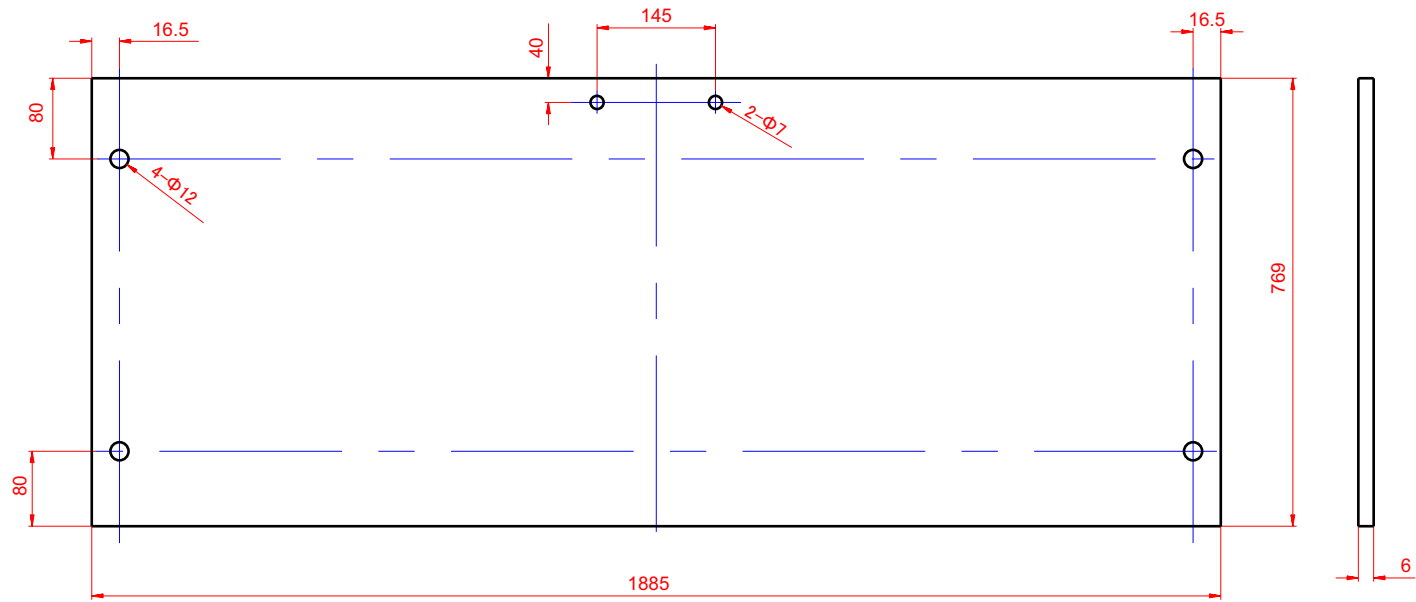

Product Code:VDS-1G110  
Product Size:1100x1900mm

DOOR

FIXED

Product Code:VDS-1G115  
Product Size:1150x1900mm

DOOR

FIXED

Product Code:VDS-1G120  
Product Size:1200x1900mm

DOOR

FIXED

Product Code:VDS-1G125  
Product Size:1250x1900mm

DOOR

FIXED

Product Code:VDS-1G130  
Product Size:1300x1900mm

DOOR

FIXED

Product Code:VDS-1G135  
Product Size:1350x1900mm

DOOR

FIXED

Product Code:VDS-1G140  
Product Size:1400x1900mm

DOOR

FIXED

Product Code:VDS-1G145  
Product Size:1450x1900mm

DOOR

FIXED

Product Code:VDS-1G150  
Product Size:1500x1900mm

DOOR

FIXED

Product Code:VDS-1G155  
Product Size:1550x1900mm

DOOR

FIXED

Product Code:VDS-1G160  
Product Size:1600x1900mm