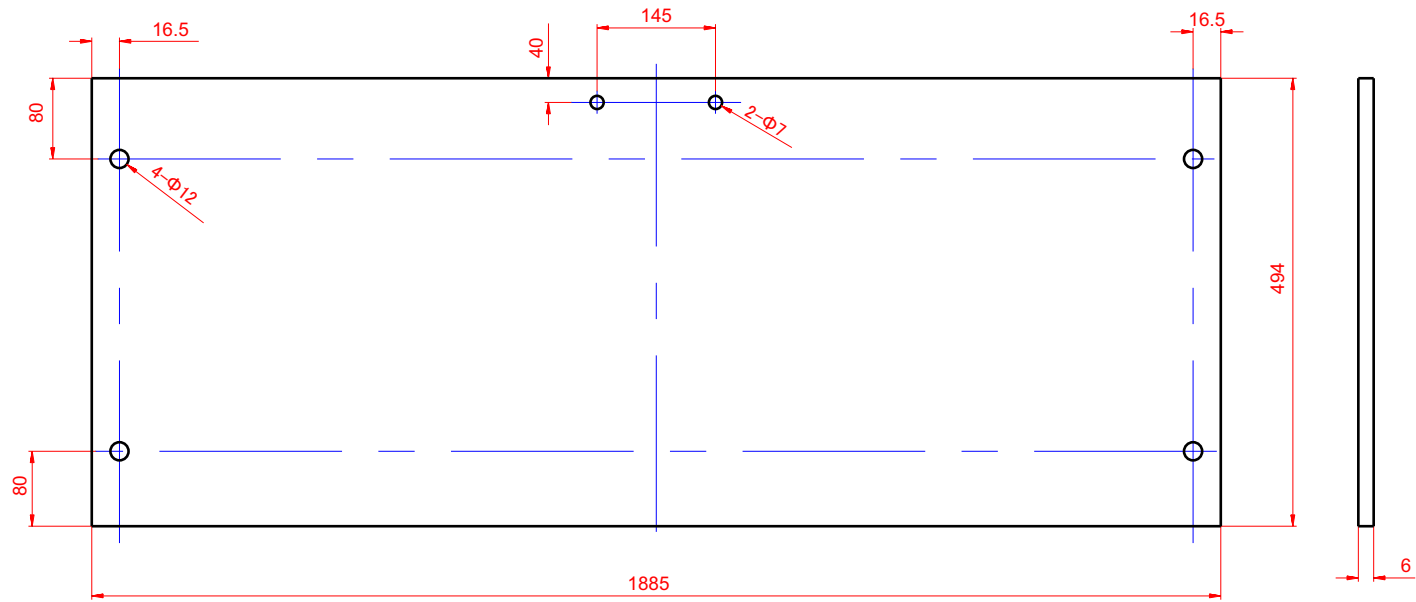

DOOR

FIXED

Product Code:VDS-1G100  
Product Size:1000x1900mm

DOOR

FIXED

Product Code:VDS-1G105  
Product Size:1050x1900mm

DOOR

FIXED

Product Code:VDS-1G110  
Product Size:1100x1900mm

DOOR

FIXED

Product Code:VDS-1G115  
Product Size:1150x1900mm

DOOR

FIXED

Product Code:VDS-1G120  
Product Size:1200x1900mm

DOOR

FIXED

Product Code:VDS-1G125  
Product Size:1250x1900mm

DOOR

FIXED

Product Code:VDS-1G130  
Product Size:1300x1900mm

DOOR

FIXED

Product Code:VDS-1G135  
Product Size:1350x1900mm

Product Code:VDS-1G150  
Product Size:1500x1900mm

DOOR

FIXED

Product Code:VDS-1G155  
Product Size:1550x1900mm

DOOR

FIXED

Product Code:VDS-1G160  
Product Size:1600x1900mm