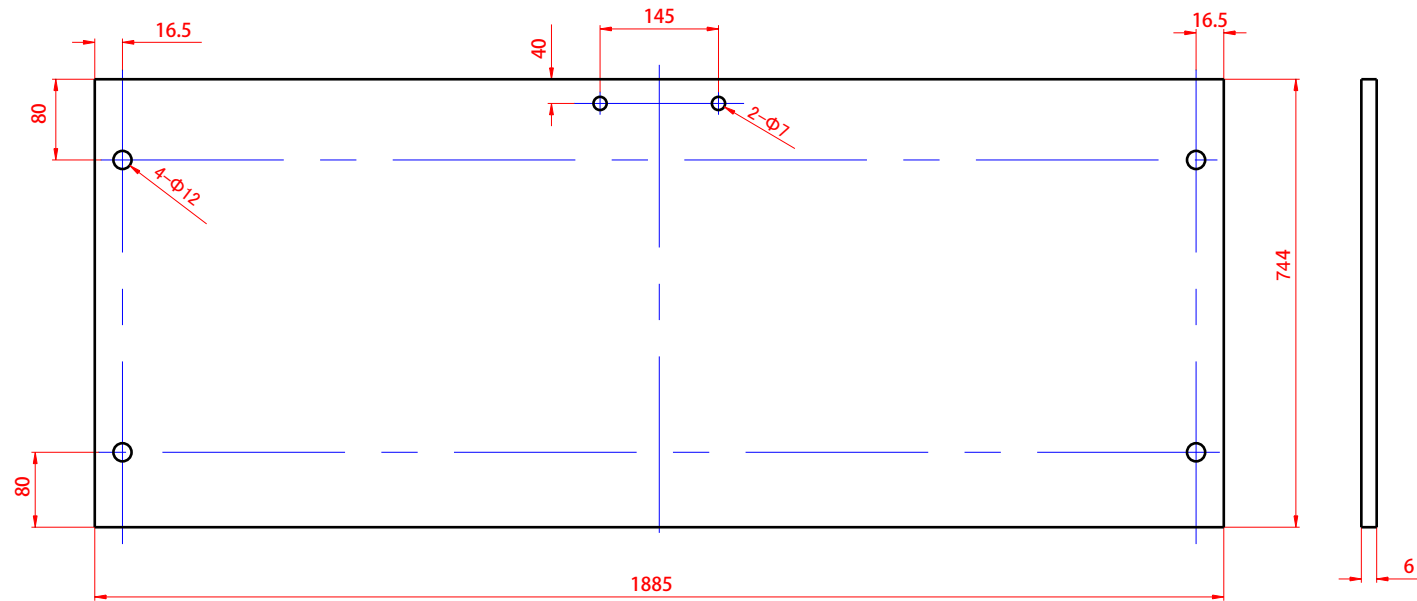

Product Code:VDS-1G110  
Product Size:1100x1900mm

DOOR

FIXED

Product Code:VDS-1G115  
Product Size:1150x1900mm

DOOR

FIXED

Product Code:VDS-1G120  
Product Size:1200x1900mm

DOOR

FIXED

Product Code:VDS-1G125  
Product Size:1250x1900mm

DOOR

FIXED

Product Code:VDS-1G130  
Product Size:1300x1900mm

DOOR

FIXED

Product Code:VDS-1G135  
Product Size:1350x1900mm

DOOR

FIXED

Product Code:VDS-1G140  
Product Size:1400x1900mm

DOOR

FIXED

Product Code:VDS-1G145  
Product Size:1450x1900mm

DOOR

FIXED

Product Code:VDS-1G150  
Product Size:1500x1900mm

DOOR

FIXED

Product Code:VDS-1G155  
Product Size:1550x1900mm

DOOR

FIXED

Product Code:VDS-1G160  
Product Size:1600x1900mm